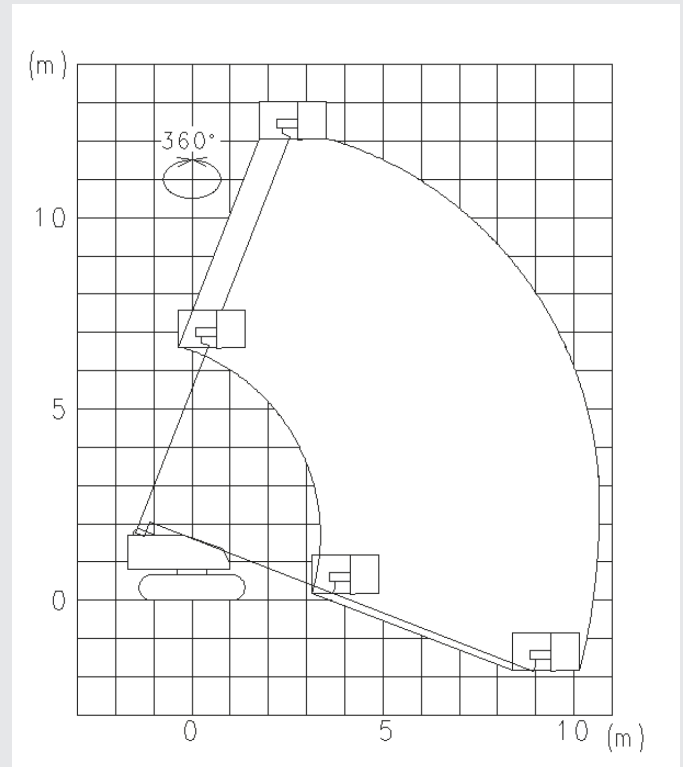

# Aichi SR12C1SM

Working height 14,1 meter

## SPECIFICATIONS

Height	2,00 m
Length	6,34 m
Width	2,25 m
Ground clearance	0,34 m
Platform capacity	250 kg
Working height	14,10 m
Max. platform height	12,10 m
Lateral reach	10,70 m
Rotation	360° continuously
Platform rotation	180° (90°+ 90°)
Engine (diesel)	Yanmar 3TNV88
Power	18,90 kW
Own weight	7.500 kg
Platform dimensions	1,80 x 0,75 x 1,10 m
Speed	0-1,5 km/h
Tracks	450 mm steel chain
Tank volume	95 liter